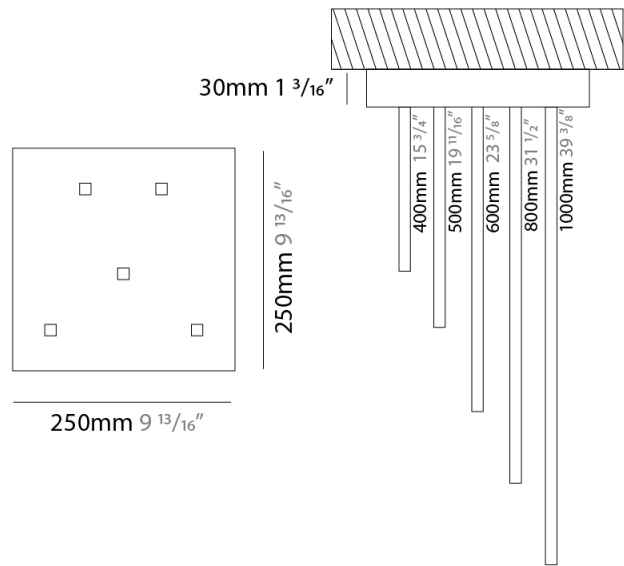

SPILLO 5 ROD RECESSED

D46017- _____ - _____
base number   Color   Finish
                         Temperature   Options

1. To build a product code in our configurator select the specify button on the base model # product page
2. To build a manual product code on this datasheet choose from the options listed below in blue font and add the suffix to the base model #

GENERAL

Series: Spillo
Subseries: Spillo 5 Rod
Brand: Icone
Division: Design
Mounting Type: Recessed
Mounting Location: Ceiling
Subcategory: Ambient

PHYSICAL

Shape: Abstract
Width (mm): 50
Width (in): 1 ¹⁵/₁₆
Height (mm): 1000
Height (in): 39 ³/₈
Light Distribution: Adjustable
Fixture Finish: WHI / BLK / CHR / BGD
Fixture Material: Brass

ELECTRICAL

Lamp Type: LED
Total Output Wattage (W): 45.72
Dimming: 0-10V Dimming
Driver Included: No
Driver Location: Remote
Driver Type: Constant Voltage - 120 / 277Vac
Driver Class: Class 2
Input Voltage (V): 120 - 277
Output Voltage (V): 12
Upon Request: (Not included, see components) 0-10Vdc dimming / 277Vac

LED

Color Temperature (°K): 2700 / 3000
Nominal Lumen (lm): 3850
CRI: >90 CRI
Lamp Life (hrs): 50000

OPTICAL

Adjustability: Tilt 120°

RATINGS AND CERTIFICATIONS

Certified By: Certified for North American Standards
IP rating: IP20