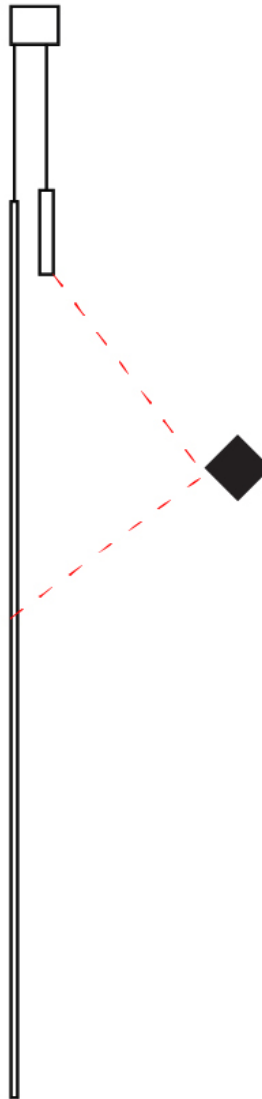

## SPILLO HORIZONTAL SUSPENSION

**D42050-** \_\_\_\_\_ - \_\_\_\_\_  
 base number    Color    Finish  
                          Temperature    Options

- To build a product code in our configurator select the specify button on the base model # product page
- To build a manual product code on this datasheet choose from the options listed below in blue font and add the suffix to the base model #

### PHYSICAL

Shape: Abstract  
 Width (mm): 1040  
 Width (in): 40 <sup>15</sup>/<sub>16</sub>  
 Height (mm): 1500  
 Height (in): 59 <sup>1</sup>/<sub>16</sub>  
 Light Distribution: Direct  
 Fixture Finish: WHI / CHR / BGD  
 Fixture Material: Brass

### PHYSICAL

Shape: Rectangle  
 Height (mm): 1700  
 Height (in): 66 <sup>15</sup>/<sub>16</sub>  
 Max. Overall Height (mm): 3000  
 Max. Overall Height (in): 118 <sup>1</sup>/<sub>8</sub>  
 Light Distribution: Direct / Indirect  
 Fixture Finish: WHI / CHR / BGD  
 Fixture Material: Brass

## SPILLO VERTICAL SUSPENSION

D42051-

PROJECT \_\_\_\_\_

TYPE \_\_\_\_\_

SPECIFIER \_\_\_\_\_

QUANTITY \_\_\_\_\_

DATE \_\_\_\_\_

PROJECT \_\_\_\_\_  
 TYPE \_\_\_\_\_  
 SPECIFIER \_\_\_\_\_  
 QUANTITY \_\_\_\_\_  
 DATE \_\_\_\_\_