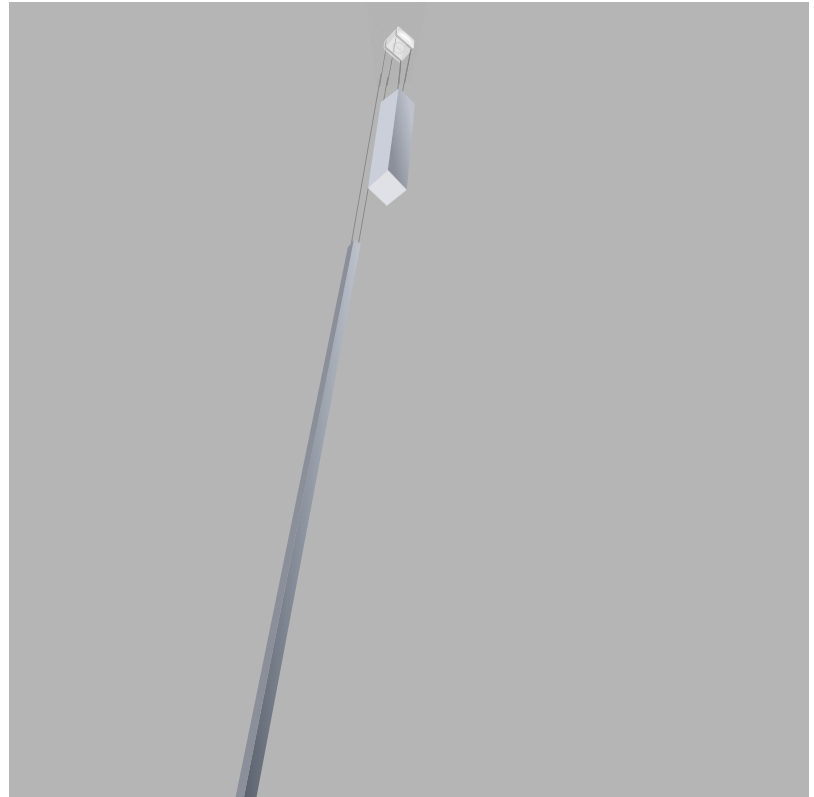

PROJECT
TYPE
SPECIFIER
QUANTITY
DATE

SPILLO VERTICAL SUSPENSION

D42051- -
base number   Color   Finish
                         Temperature   Options

1. To build a product code in our configurator select the specify button on the base model # product page
2. To build a manual product code on this datasheet choose from the options listed below in blue font and add the suffix to the base model #

GENERAL

Series: Spillo
Subseries: Spillo Vertical
Brand: Icone
Division: Design
Mounting Type: Suspension
Mounting Location: Ceiling
Subcategory: Ambient

PHYSICAL

Shape: Rectangle
Height (mm): 1700
Height (in): 66 ¹⁵/₁₆
Max. Overall Height (mm): 3000
Max. Overall Height (in): 118 ¹/₈
Light Distribution: Direct / Indirect
Fixture Finish: WHI / CHR / BGD
Fixture Material: Brass

ELECTRICAL

Lamp Type: LED
Total Output Wattage (W): 20
Dimming: 0-10V Dimming
Driver Location: Integrated
Driver Type: Constant Voltage - 120Vac - non-dimming
Driver Class: Class 2
Input Voltage (V): 120 - 277
Output Voltage (V): 12
Upon Request: (Not included - see components) Remote: 0-10Vdc dimming / 277Vac

LED

Color Temperature (°K): 2700 / 3000
Nominal Lumen (lm): 1650
CRI: >90 CRI
Lamp Life (hrs): 50000

OPTICAL

RATINGS AND CERTIFICATIONS

Certified By: Certified for North American Standards
IP rating: IP20