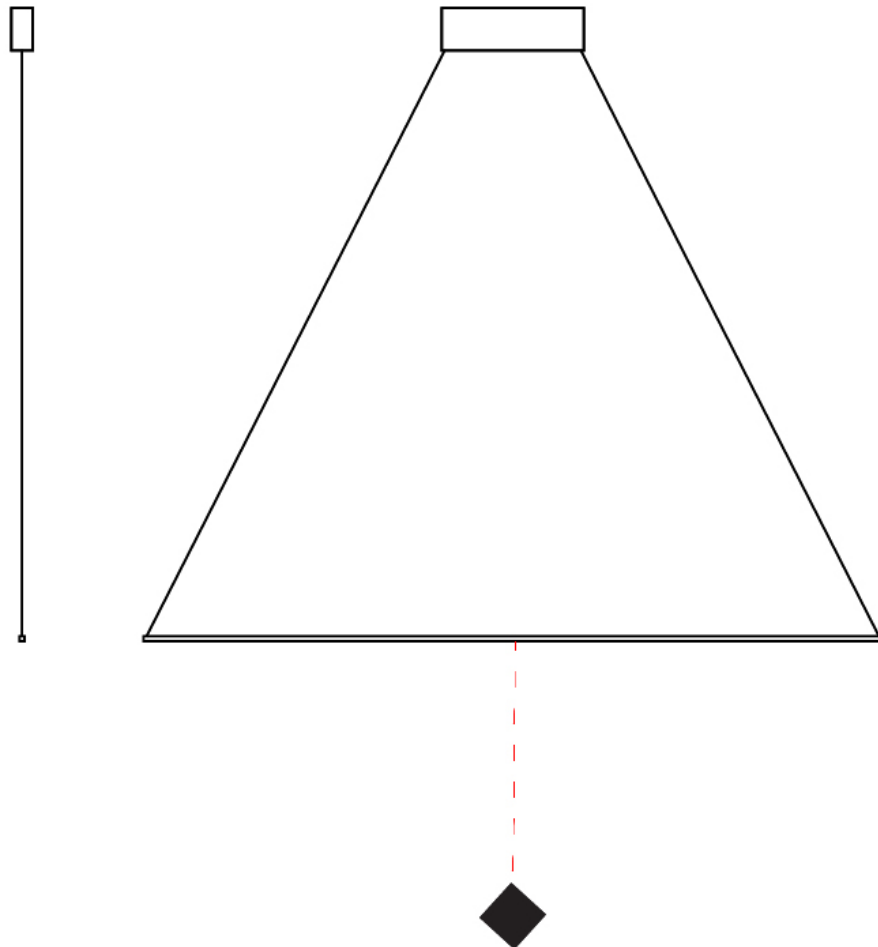

SPIILLO HORIZONTAL SUSPENSION

D42050-

PROJECT	_____
TYPE	_____
SPECIFIER	_____
QUANTITY	_____
DATE	_____

D