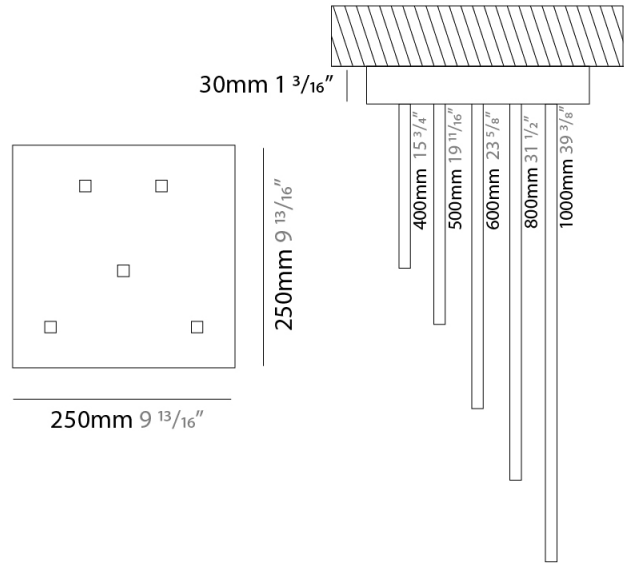

PROJECT	_____
TYPE	_____
SPECIFIER	_____
QUANTITY	_____
DATE	_____

SPILLO 5 ROD SURFACE

D42068- _____ - _____
base number   Color   Finish
                         Temperature   Options

1. To build a product code in our configurator select the specify button on the base model # product page
2. To build a manual product code on this datasheet choose from the options listed below in blue font and add the suffix to the base model #

GENERAL

Series: Spillo
Subseries: Spillo 5 Rod
Brand: Icone
Division: Design
Mounting Type: Surface
Mounting Location: Ceiling
Subcategory: Ambient

PHYSICAL

Shape: Abstract
Height (mm): 1030
Height (in): 40 ⁹/₁₆
Light Distribution: Direct / Indirect
Fixture Finish: WHI / BLK / CHR / BGD
Fixture Material: Brass

ELECTRICAL

Lamp Type: LED
Total Output Wattage (W): 45.72
Dimming: 0-10V Dimming
Driver Included: Yes
Driver Location: Integrated
Driver Type: Constant Voltage - 120-277Vac Non-dimming
Driver Class: Class 2
Input Voltage (V): 120 - 277
Output Voltage (V): 12
Upon Request: (Not included, see components) Remote: 0-10Vdc dimming / (Included) Integral: Non-dimming / 277Vac

LED

Color Temperature (°K): 2700 / 3000
Nominal Lumen (lm): 3850
CRI: >90 CRI
Lamp Life (hrs): 50000

OPTICAL

RATINGS AND CERTIFICATIONS

Certified By: Certified for North American Standards
IP rating: IP20