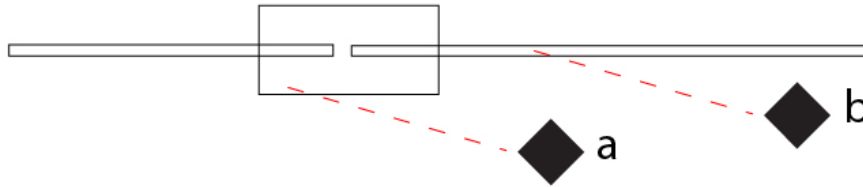

SPILLO 2 ROD RECESSED

D46031-

PROJECT	_____
TYPE	_____
SPECIFIER	_____
QUANTITY	_____
DATE	_____

D