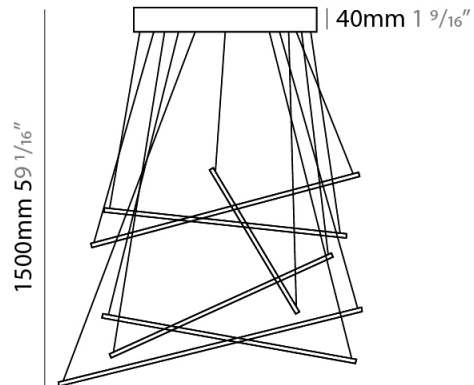

PROJECT _____
TYPE _____
SPECIFIER _____
QUANTITY _____
DATE _____

SPILLO 6 ROD SUSPENSION

D42053- _____ - _____
base number   Color   Finish
                         Temperature   Options

1. To build a product code in our configurator select the specify button on the base model # product page
2. To build a manual product code on this datasheet choose from the options listed below in blue font and add the suffix to the base model #

GENERAL

Series: Spillo
Subseries: Spillo 6 Rod
Brand: Icone
Division: Design
Mounting Type: Suspension
Mounting Location: Ceiling
Subcategory: Ambient

PHYSICAL

Shape: Abstract
Height (mm): 1500
Height (in): 59 1/16
Light Distribution: Direct / Indirect
Fixture Finish: WHI / CHR / BGD
Fixture Material: Brass

ELECTRICAL

Lamp Type: LED
Total Output Wattage (W): 47
Dimming: 0-10V Dimming
Driver Included: Yes
Driver Location: Integrated
Driver Type: Constant Current - Universal
Input Voltage (V): 120 - 277
Output Voltage (V): 12
Upon Request: (Included) Integral: Non-dimming / 277Vac / (Not included - see components) Remote: 0-10Vdc dimming

LED

Color Temperature (°K): 2700 / 3000
Nominal Lumen (lm): 3960
CRI: >90 CRI
Lamp Life (hrs): 50000

OPTICAL

RATINGS AND CERTIFICATIONS

Certified By: Certified for North American Standards
IP rating: IP20

300mm 11 13/16"