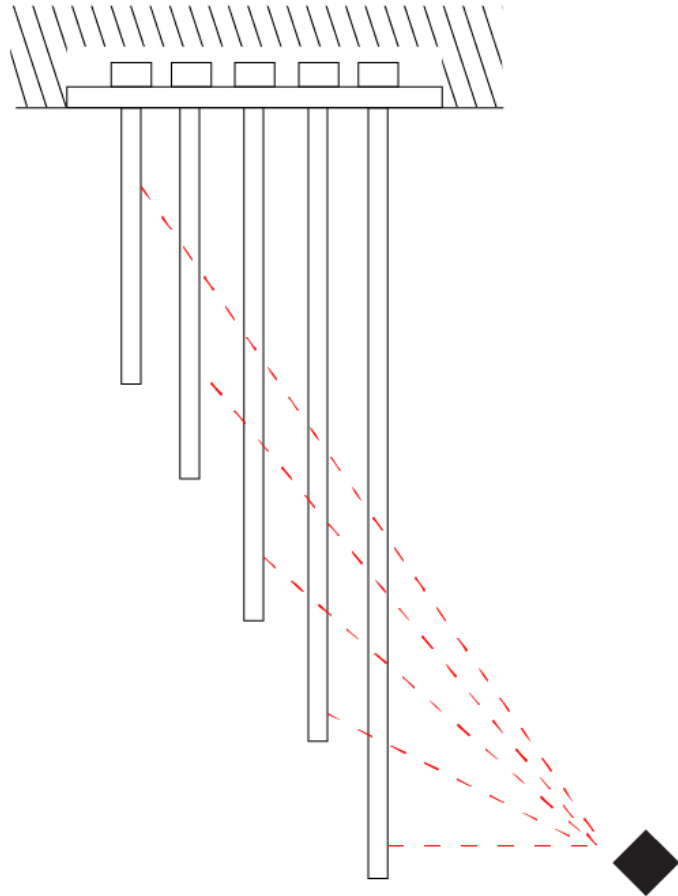

SPILO 5 ROD RECESSED

D46017-

PROJECT	_____
TYPE	_____
SPECIFIER	_____
QUANTITY	_____
DATE	_____

D