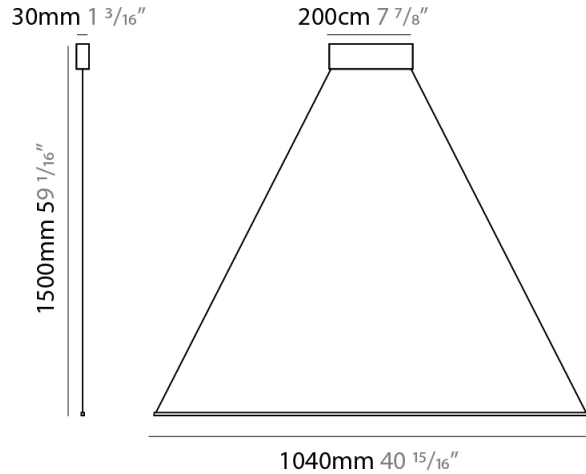

SPILLO HORIZONTAL SUSPENSION

D42050- _____ - _____
base number   Color   Finish
                         Temperature   Options

1. To build a product code in our configurator select the specify button on the base model # product page
2. To build a manual product code on this datasheet choose from the options listed below in blue font and add the suffix to the base model #

GENERAL

Series: Spillo
Subseries: Spillo Horizontal
Brand: Icone
Division: Design
Mounting Type: Suspension
Mounting Location: Ceiling
Subcategory: Ambient

PHYSICAL

Shape: Abstract
Width (mm): 1040
Width (in): 40 ¹⁵/₁₆
Height (mm): 1500
Height (in): 59 ¹/₁₆
Light Distribution: Direct
Fixture Finish: WHI / CHR / BGD
Fixture Material: Brass

ELECTRICAL

Lamp Type: LED
Total Output Wattage (W): 13.20
Dimming: 0-10V Dimming
Driver Included: Yes
Driver Location: Integrated
Driver Type: Constant Current - 120Vac - non-dimming
Driver Class: Class 2
Input Voltage (V): 120 - 277
Output Voltage (V): 12
Upon Request: (Not included - see components) Remote: 0-10Vdc dimming / 277Vac

LED

Color Temperature (°K): 2700 / 3000
Nominal Lumen (lm): 1100
CRI: >90 CRI
Lamp Life (hrs): 50000

OPTICAL

RATINGS AND CERTIFICATIONS

Certified By: Certified for North American Standards
IP rating: IP20